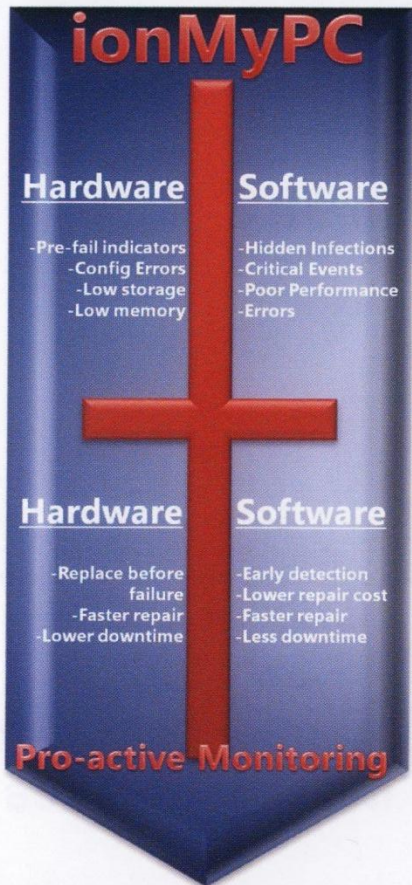

Pro-active

"Hello...ionMyPc calling."

"Yes"

"We've found an error that indicates your hard drive is headed for failure"

"Can you show me"

"Yes, I can remote in to your PC, or I can e-mail you the report"

"Email would be great"

©2017 ionMyPC. LLC

Who is watching
your PC for:

Hidden infections
Pre-failure indicators
Poor performance
Critical events
Low storage
Abnormal operations
Missing updates

ionmypc.com

"The best protection short of a technician standing next to me" - George S.

Early Detection =
Lower costs,
Faster Repair
+
Less downtime

Pro-active Monitoring

Reports on:

- Hidden infections
- Critical Hardware events
- Critical Software events
- Critical Windows events
- Poor performance
- Hardware and Software errors
- Pre-failure hardware indicators
- Hardware Configuration issues
- Software Configuration issues
- Monitors 16 key hardware items
- Monitors 20 key software items